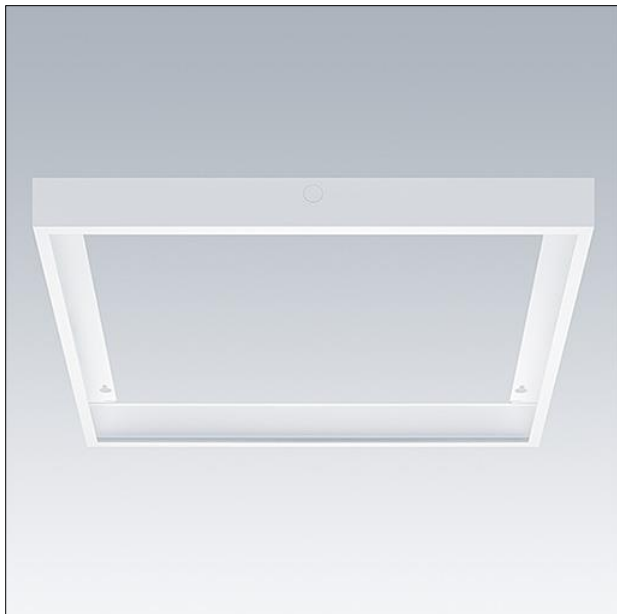

Surface mounting kit

Surface mounting kit for Q569 THORNeco LED Panels (Anna Vario, Anna Vario Flex, Caro). Compatible with THORNeco Just Emergency conversion kit. Weight: 2.2 kg.

TE\_ANNA\_F\_60\_mount\_box\_persp.jpg