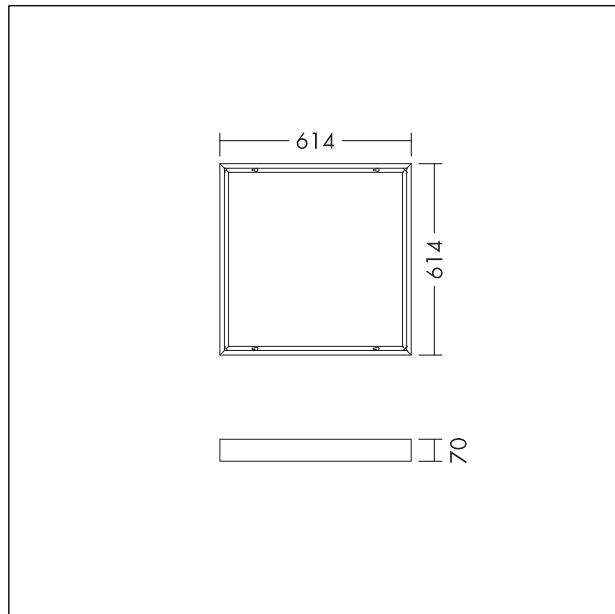

Surface mounting kit

Surface mounting kit for Q569 THORNeco LED Panels (Anna Vario, Anna Vario Flex, Caro). Compatible with THORNeco Just Emergency conversion kit. Weight: 2.2 kg.

TE\_ANNA\_F\_60\_mount\_box\_persp.jpg